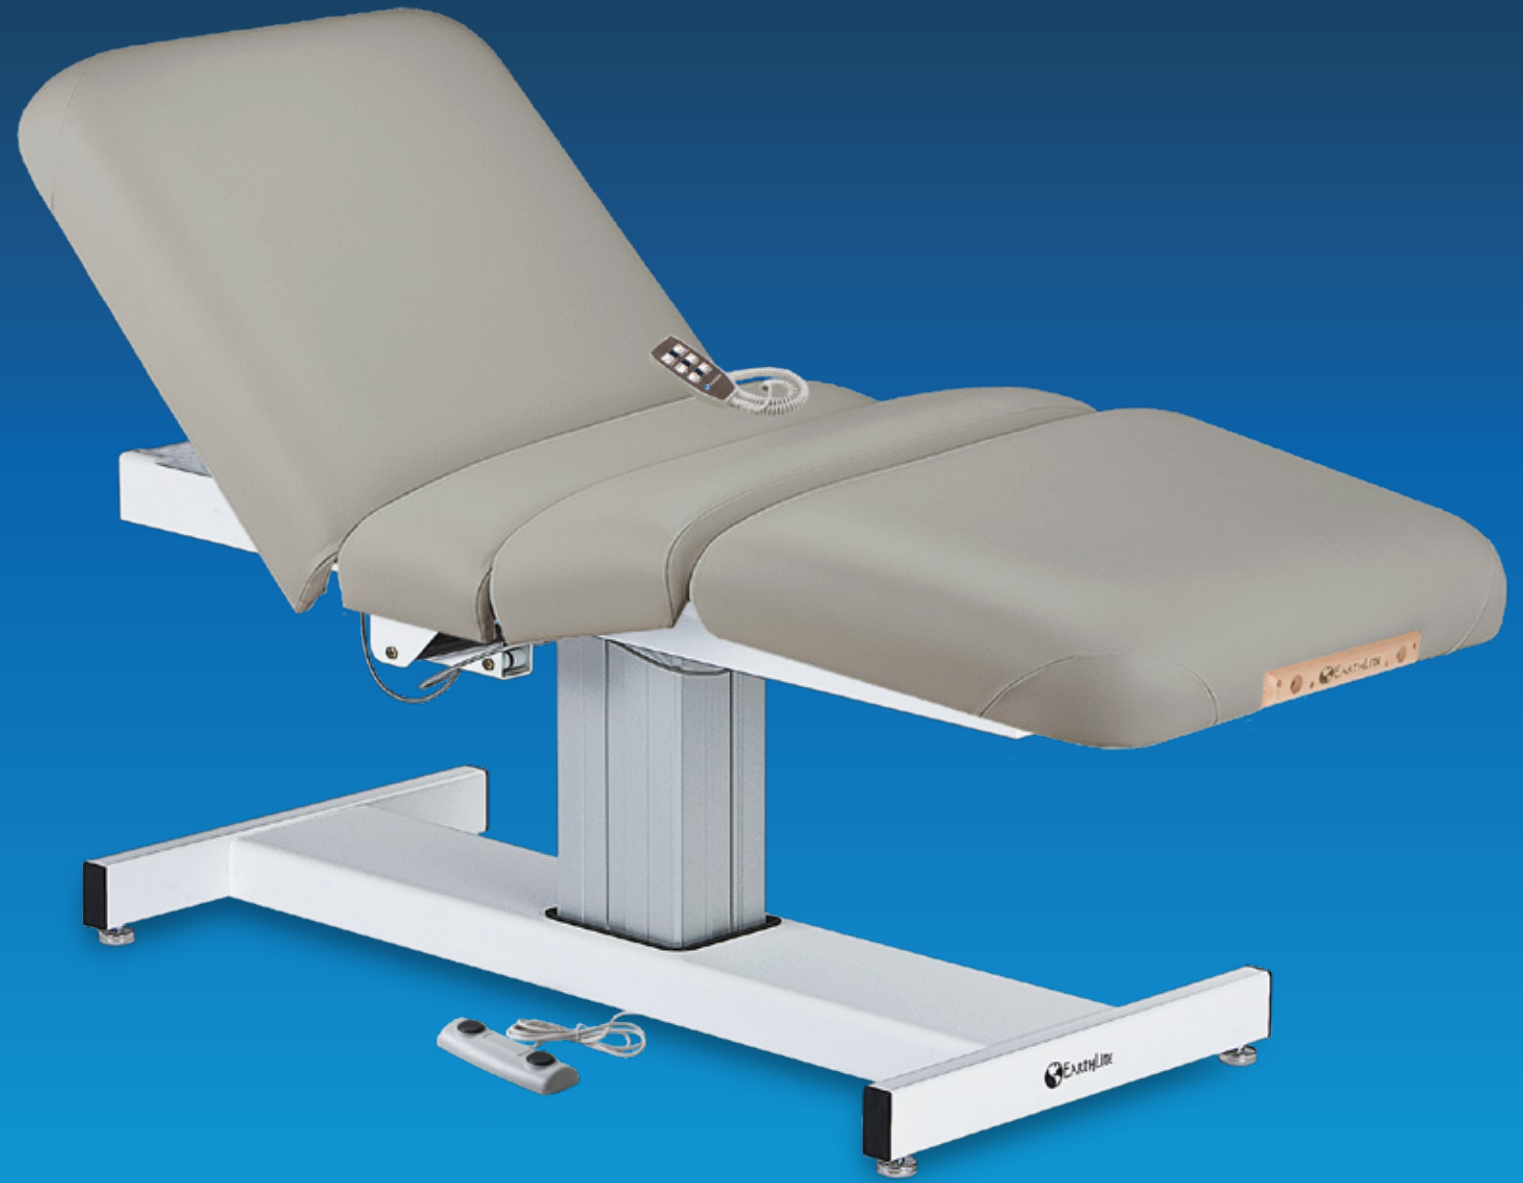

EarthLite®
WORLD'S #1 BRAND IN MASSAGE™

EVEREST™ PEDESTAL LIFT

HEALING HUMANITY THROUGH TOUCH™

EVEREST™ PEDESTAL LIFT

Single Pedestal Electric Lift Tables

The Everest™ offers resort spa treatment functionality and comfort in a minimalist package. An ideal choice for day spas, medi-spas and resorts, the sleek single pedestal Everest maximizes leg and knee room giving therapists much needed client access while maintaining exceptional strength and stability. The reliable electric lift actuator provides smooth height adjustments with an easy to use foot pedal.

Salon

Flat

Tilt

Features:

- Heavy Duty Steel Frame
- Single Pedestal
- Reliable Motor
- Rounded Salon Corners
- Luxuriously upholstered top with rounded Salon Corners
- Pro-Plush™ Deluxe 3-Layer 3" Cushioning System
- Natursoft™ Upholstery – 100% PU
- Hands Free Foot Control
- Made in the USA with components sourced globally

Options:

- Flat top, Tilt top (Manual or Pneumatic Electric) or Salon top (Electric only)
- Ultraleather® upholstery (call to order)
- Deluxe Hanging Armrest (installed on non-tilt end only)

Specifications

- Width Options: 28", 30", 32" (71 cm, 76 cm, 81 cm)
- Length: 73" (185 cm)
- Height Range: 25"-37" (63.5 cm - 94 cm)
- Weight: 215 lbs (98 kg)
- Recommended Lift Capacity: 600 lbs (272 kg)
- Lifetime Limited Warranty
- ETL option available (call for details)
- Allow 2-4 weeks for delivery
- CE