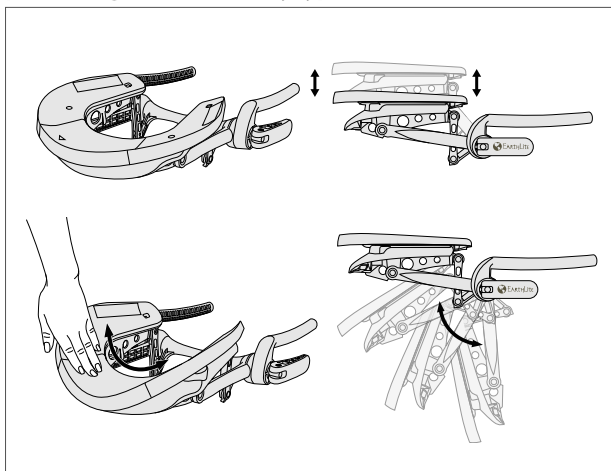

# FLEX-REST™ PLATFORM

The revolutionary Flex-Rest™ self-adjusting platform flexes and pivots to adapt to the unique shape of your client's face. Sinus pressure is reduced and pressure points eliminated. The Flex-Rest's base has patented elastomeric connective tissue which flexes under pressure to create the optimal pivot point to suspend your client's face in a cradle of comfort. The dowels measure 8" on center to fit Earthlite tables.

## Features:

- Patented elastomeric connective tissue flexes under pressure
- Single cam lever adjusts both height and angle, locks easily into place
- Reduces sinus pressure
- Eliminates pressure points
- Fits 8" on center outlets

\*Shown with Strata™ FacePillow

Adjustments of both angle and height for perfect positioning of clients for any type of treatment.

Self-adjusting platform flexes and pivots to adapt to the unique shape of your client's face, providing ultimate client comfort