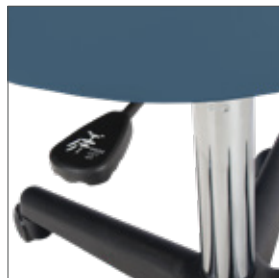

EarthLite®
WORLD'S #1 BRAND IN MASSAGE™

PNEUMATIC ROLLING STOOLS

HEALING HUMANITY THROUGH TOUCH™

PNEUMATIC ROLLING STOOLS

Our stools offer a height range of 19" to 26" inches, wheels for ease of movement, rugged construction, choice of upholstery, 3-inch padded seat, with or without backrest, and a 350 lb. weight limit. The perfect complement to your table, in matching upholstery.

Specifications

- Upholstery: Buttery Natursoft™, 100% PU upholstery
- Available in 9 durable easy-to-clean Natursoft™ PU upholstery
- Pneumatic Height Range: 19" – 26" (48 cm - 66 cm)
- Seat Diameter: 15"
- Recommended weight capacity: 350 lbs. (159 kg)
- Weight: 14 lbs. (6.3 kg)

Rolling Casters

Wheels for ease of movement

Easy height adjustments

Handle paddle enables hydraulic height adjustments from 19" to 26".

3" Padded Seat

In Buttery Natursoft™, 100% PU upholstery

Natursoft™ Upholstery Options